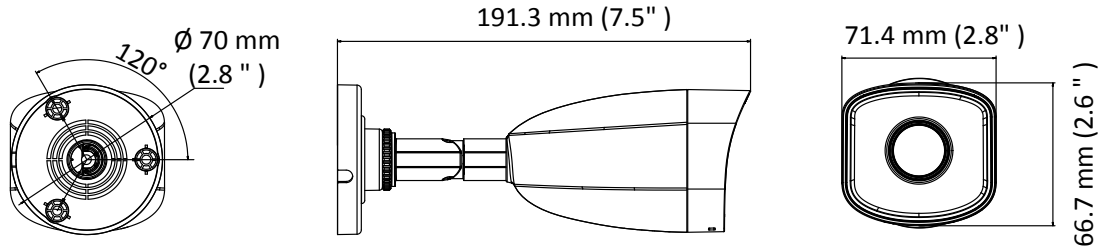

Dimension

Accessory

Distributed by

HIKVISION® HiWatch Series

Headquarters

No.555 Qianmo Road, Binjiang District,
Hangzhou 310051, China
T +86-571-8807-5998
overseasbusiness@hikvision.com

Hikvision USA
T +1-909-895-0400
sales.usa@hikvision.com

Hikvision Italy
T +39-0438-6902
info.it@hikvision.com

Hikvision Singapore
T +65-6684-4718
sg@hikvision.com

Hikvision Africa
T +27 (10) 0351172
sale.africa@hikvision.com

Hikvision Europe
T +31-23-55-42-770
info.eu@hikvision.com

Hikvision France
T +33(0)1-85-330-450
info.fr@hikvision.com

Hikvision Oceania
T +61-2-8599-4233
salesau@hikvision.com

Hikvision Hong Kong
T +852-2151-1761

Hikvision Middle East
T +971-4-8816086
salesme@hikvision.com

Hikvision Spain
T +34-91-737-16-55
info.es@hikvision.com

Hikvision Canada
T +1-909-895-0400
sales.usa@hikvision.com

Hikvision Russia
T +7-495-669-67-99
saleru@hikvision.com

Hikvision Poland
T +48-22-460-01-50
poland@hikvision.com

Hikvision Korea
T +82-31-731-8841
sales.korea@hikvision.com

Hikvision India
T +91-22-28469900
sales@pramahikvision.com

Hikvision UK
T +01628-902140
support.uk@hikvision.com

Hikvision Brazil
T +55 11 3318-0050
Latam.support@hikvision.com